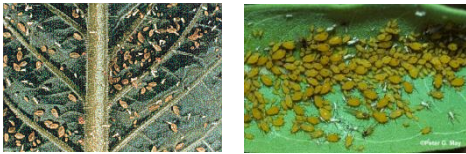

Pest	Action	Date(s)	Effects/Notes
 <p>Colorado Potato Beetle</p>	 Hand-picking  Row Cover  Organic Fertilizer Other: _____ _____		
 <p>Flea Beetle</p>	 Row Cover  Organic Fertilizer Other: _____ _____		
 <p>Wireworm</p>	 Hand-picking  Cup collars  Organic Fertilizer Other: _____ _____		
 <p>Cutworm</p>	 Hand-picking  Cup collars  Organic Fertilizer Other: _____ _____		
 <p>Striped Cucumber Beetle</p>	 Hand-picking  Row Cover  Organic Fertilizer Other: _____ _____		

Tomato Hornworm

Hand-picking

Parasitic Insects

Organic Fertilizer

Other: _____

Imported Cabbageworm

Hand-picking

Row Cover

Organic Fertilizer

Other: _____

Aphids

Organic Fertilizer

Row Cover

Other: _____

Bean Leaf Beetle

Hand-picking